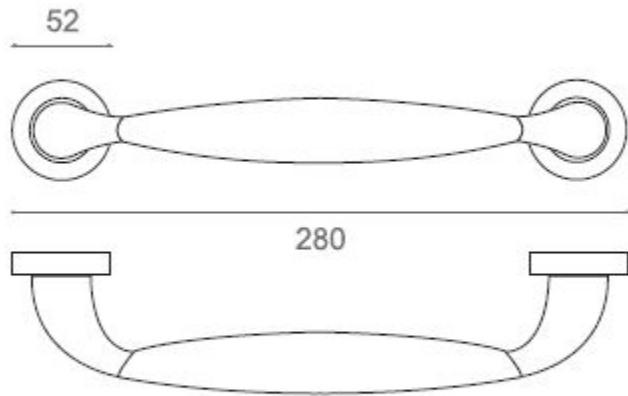

Dastgireh Iran - General Catalogue