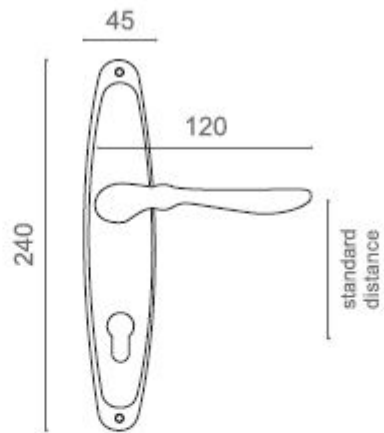

960R
Olive

960R
Chrome

Dasgireh Iran General Catalogue

960 No. One

960

Also available in key type ,
WC type ,
or knob and lever combination
for entrance .

Dastgireh Iran General Catalogue

Dasgineh Iran General Catalogue