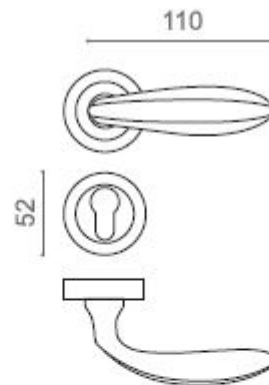

Also available in key type, 970
WC type, 970
or knob and lever combination
for entrance, 970

BRASS

Dastgireh Iran General Catalogue

970R
Gold

970R
Brushed Chrome

970R
Olive

970R
Chrome

Dasgires Iran General Catalogue