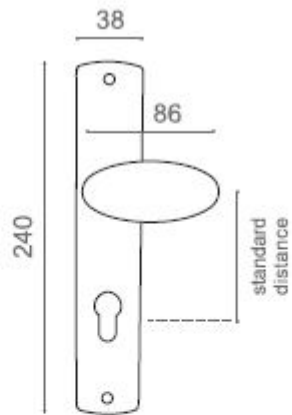

New Design
Gold

New Design
Chrome

New Design
Olive

Darjineh Iran - General Catalogue

Knob No. One

14-774

Also available in other finishing.

Dastgireh Iron General Catalogue