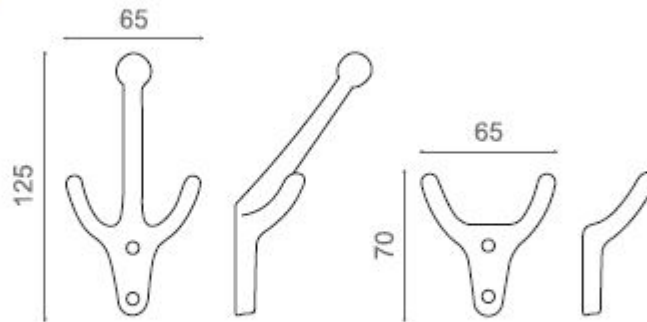

Clothes Hook 330 & 335

330

Also available in other finishing.

Dasgireh Iron General Catalogue

330
Gold

330
Brushed Chrome

330
Shadow

330
Olive