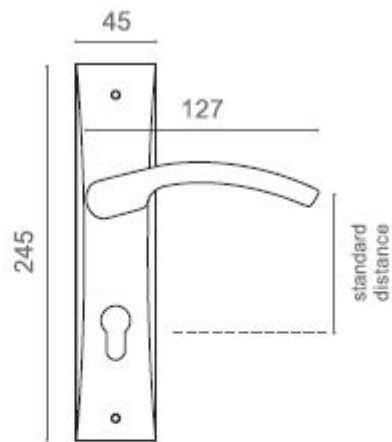

Dasgireh Iran General Catalogue