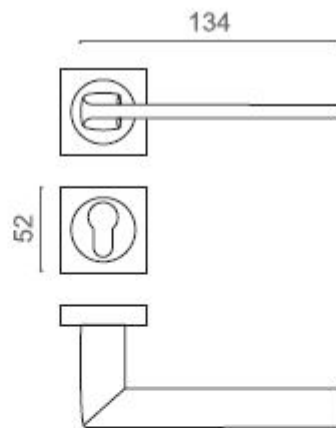

Designs Iran - General Catalogue

Gold

Brushed Chrome

Olive