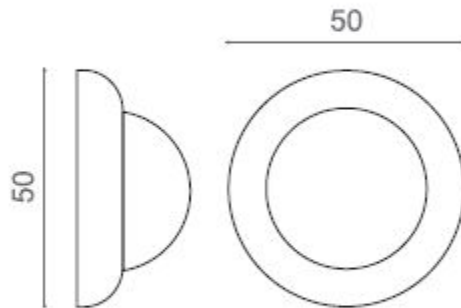

335
Gold

335
Brushed Chrome

335
Shadow

335
Olive

Door Stopper

Stopper

Also available in other finishing.

Dastgireh Iran General Catalogue