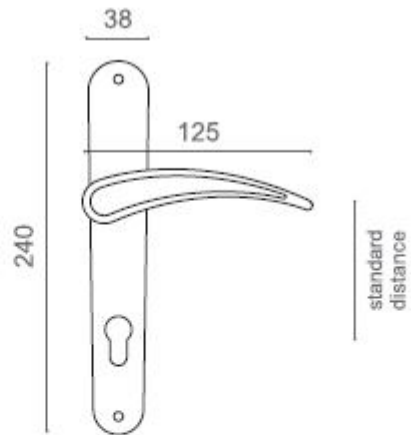

Designreih Iran General Catalogue