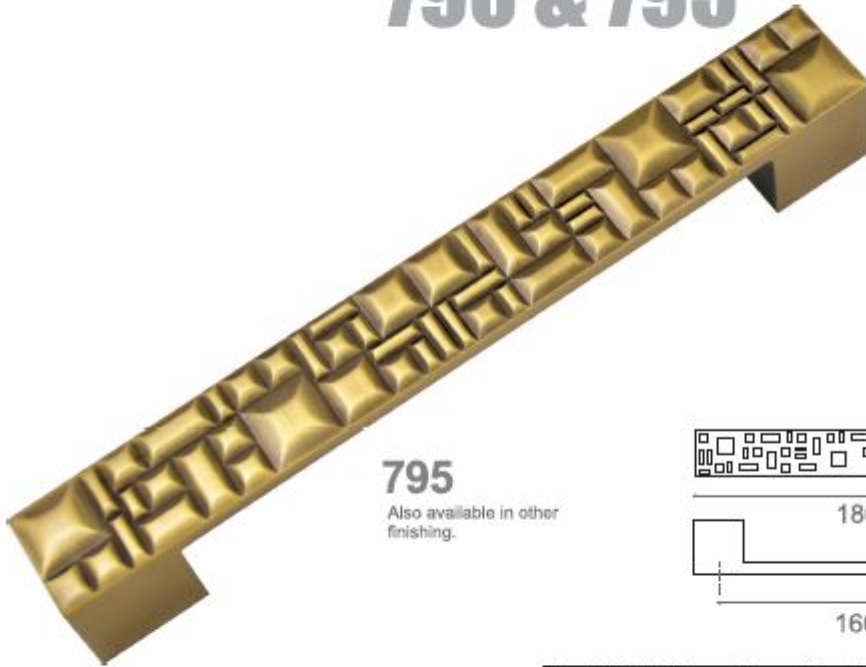

Cabinet Handle 750 & 780

750 & 780

Also available in other
finishing.

Dastgireh Iran - General Catalogue

Designeh Iran - General Catalogue

Cabinet Handle 790 & 795

795

Also available in other finishing.