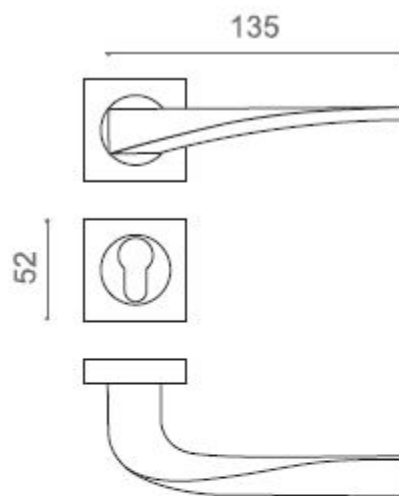

Dasgireh Iran: General Catalogue

Gold

Brushed Chrome

Olive

Olive