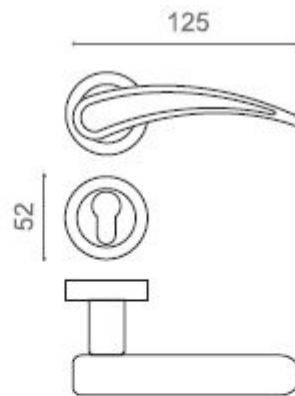

Dasgreh Iran - General Catalogue

7220R
Chrome