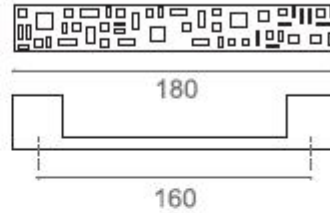

Cabinet Handle 750 & 780

750 & 780

Also available in other
finishing.

Dastgireh Iran - General Catalogue

Designeh Iran - General Catalogue

Cabinet Handle 790 & 795

795

Also available in other finishing.