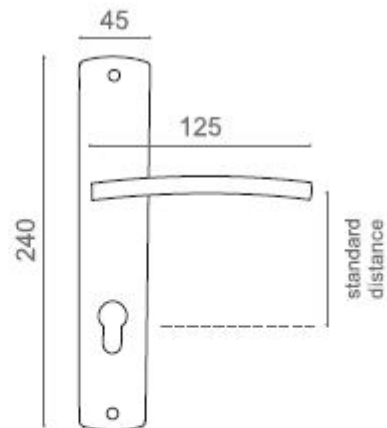

Olive

Dasgresh Iran - General Catalogue

14-000

No.

One

14-252

Also available in key type, 14-251
WC type, 14-253
or knob and lever combination
for entrance, 14-254

Dasgires Iron General Catalogue