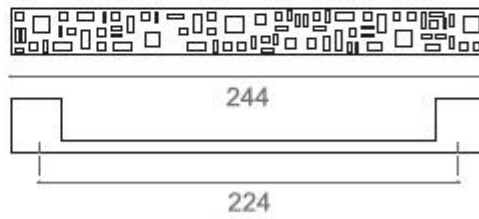

Cabinet Handle 750 & 780

750 & 780

Also available in other
finishing.

Dastgireh Iran - General Catalogue

Designeh Iran - General Catalogue

Cabinet Handle 790 & 795

795

Also available in other finishing.