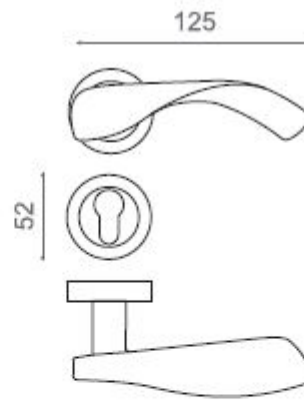

8552R

Also available in key type, 8551R
WC type, 8553R
or knob and lever combination
for entrance 8554R

Dasgireh Iran - General Catalogue

9550R
Gold

9220R
Chrome

9770R
Olive

Dasgreh Iran - General Catalogue