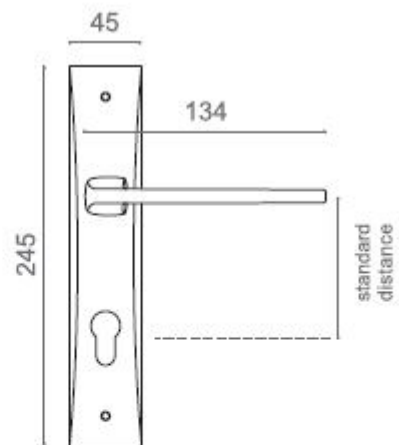

Dasgreh Iran General Catalogue