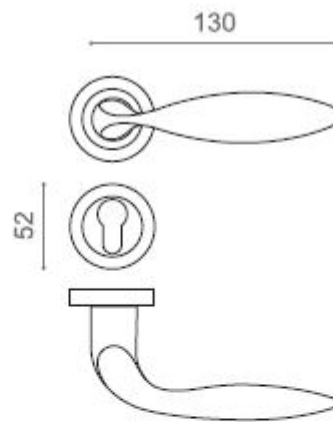

Also available in key type, 10-551R
WC type, 10-553R
or knob and lever combination
for entrance, 10-554R

Dasgiri Iran, General Catalogue

10-550R
Gold

10-110R
Brushed Chrome

10-770R
Olive

10-220R
Chrome

Dasgireh Iran General Catalogue