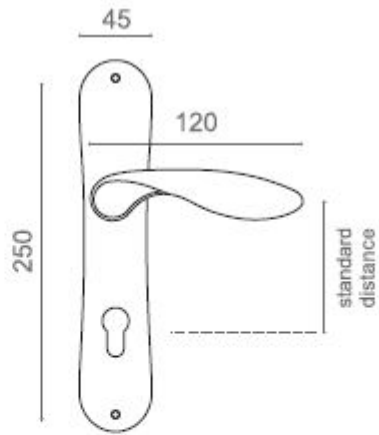

Dasgires Iran General Catalogue