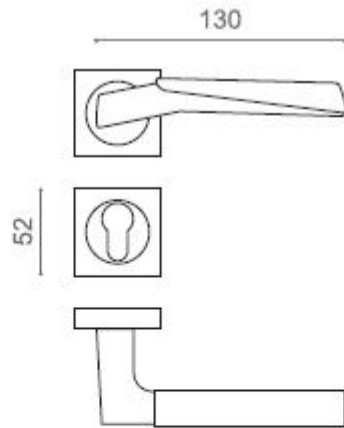

Dasgireh Iran General Catalogue