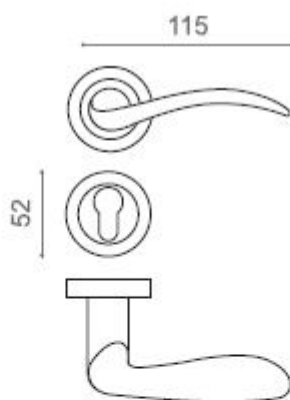

Dasgireh Iran General Catalogue

4550R

Gold

4220R

Chrome

4770R

Olive