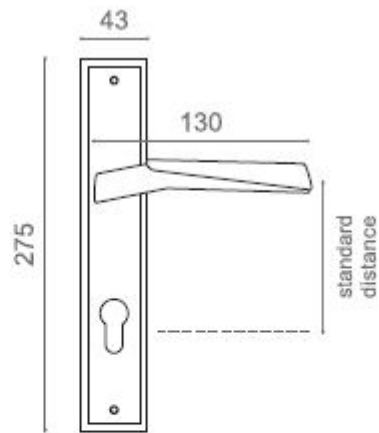

One

11-552

Also available in key type, 11-551
WC type, 11-553
or knob and lever combination
for entrance, 11-554

Designs Iran General Catalogue

Dasgheh Iran - General Catalogue

10-000R

No.
One

10-552R