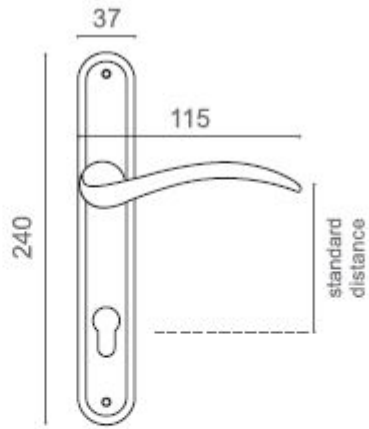

Dastgireh Iran General Catalogue