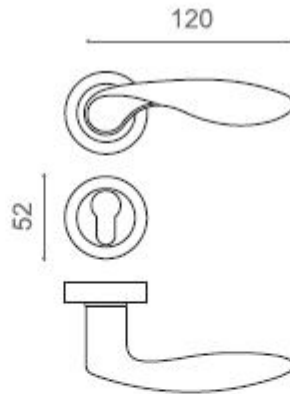

Also available in key type ,1551
WC type ,1553
or knob and lever combination
for entrance ,1554

Dasgires Iran General Catalogue

1550R
Gold

1110R
Brushed Chrome

1770R
Olive

1220R
Chrome

Dasgirdh Iran General Catalogue