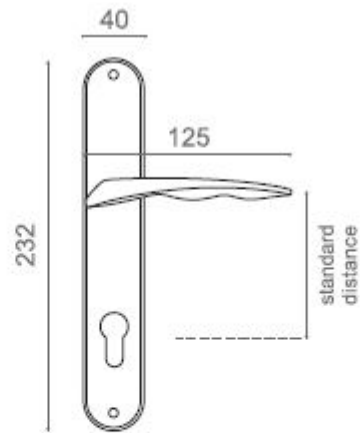

Dostgreh Iran General Catalogue