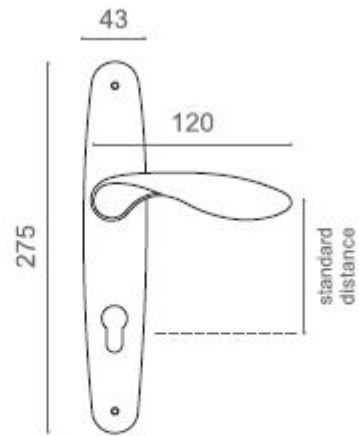

61-000

No.

One

61-252

Also available in key type, 61-251
WC type, 61-253
or knob and lever combination
for entrance, 61-254

Dasgireh Iran General Catalogue

DZI
Dasgirdh Iran General Catalogue

1000
No.
One