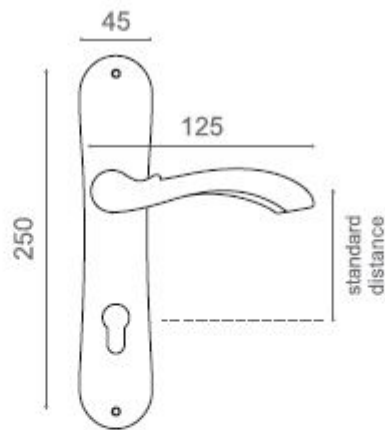

4552R

Also available in key type, 4551
WC type, 4553
or knob and lever combination
for entrance, 4554

Dasgireh Iran General Catalogue

5552
Gold

5252
Gold

5772
Olive

5112
Brushed Chrome

Dasgiri Iran General Catalogue