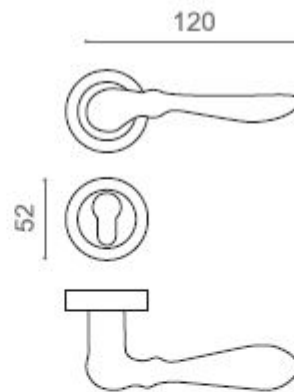

Dasgireh Iran General Catalogue