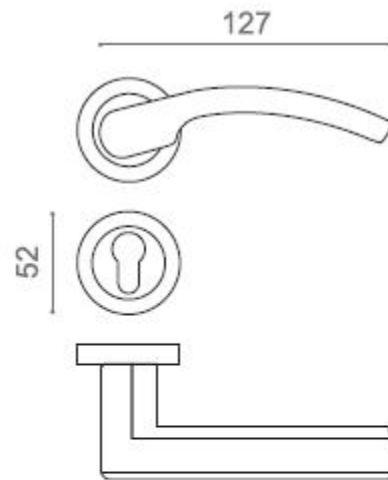

Dastgيره Iran General Catalogue

Gold

Chrome

Olive