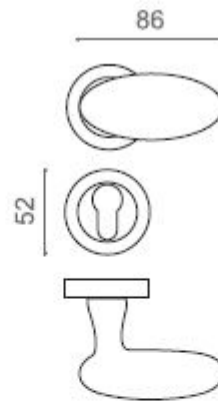

Neev Aroon 110RC

Brushed Chrome

Neev Aroon 770RC

Olive

Neev Aroon 220RC

Gold

Dasgiri Aeronautical Industries General Catalogue

Neev Aroon