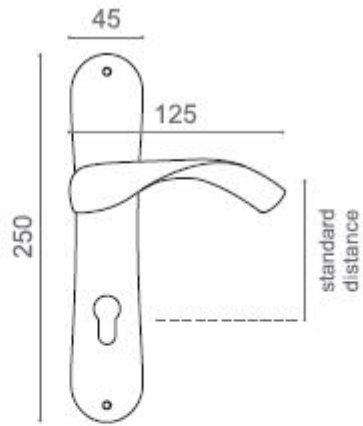

Dasgireh Iran General Catalogue