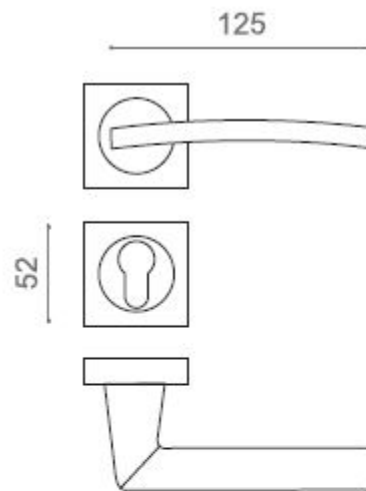

Dasgireh Iran General Catalogue

14-550R

Gold

14-110R

Chrome

14-770R

Olive