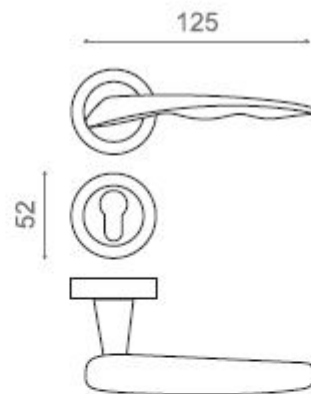

Dasgireh Iran General Catalogue