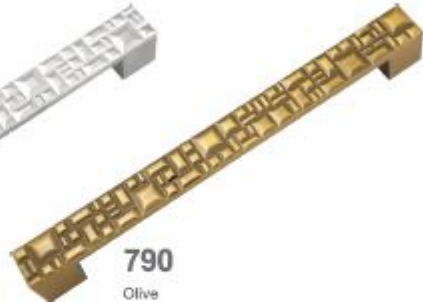

Dasgireh Iran General Catalogue

795
Gold

795
Brushed Chrome

795
Olive

790
Gold

790
Brushed Chrome

790
Olive

Dasgreh Iran General Catalogue

Clothes Hook 330 & 335

330

Also available in other finishing.

Dasgireh Iron General Catalogue

330
Gold

330
Brushed Chrome

330
Shadow

330
Olive