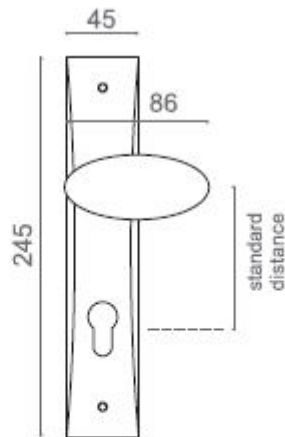

Dastgireh Iran - General Catalogue