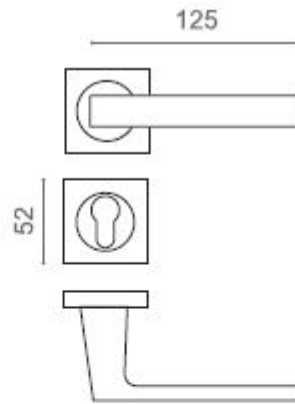

New Design
Chrome

New Design
Olive