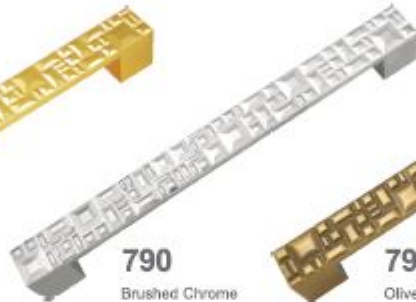

Mortice Lock RML 400

RML 452

Also available in other finishing.

Dastgireh Iran General Catalogue

RML 452
Gold

RML 472
Olive

RML 412
Brushed Chrome

Dasgineh Iran General Catalogue

Cabinet Handle 750 & 780

750 & 780

Also available in other
finishing.

Dastgireh Iran - General Catalogue

Designeh Iran - General Catalogue

Cabinet Handle 790 & 795

795

Also available in other finishing.

Dasgireh Iran General Catalogue

795
Gold

795
Brushed Chrome

795
Olive

790
Gold

790
Brushed Chrome

790
Olive

Dasgreh Iran General Catalogue

Clothes Hook 330 & 335

330

Also available in other finishing.

Dasgireh Iron General Catalogue

330
Gold

330
Brushed Chrome

330
Shadow

330
Olive