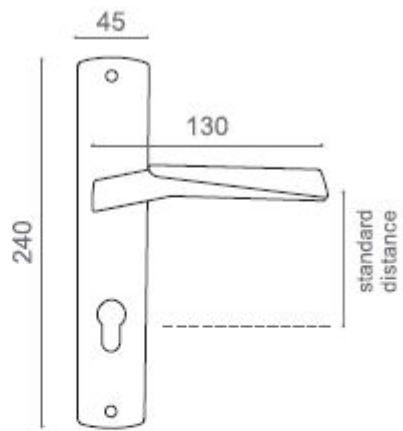

Dasgineh Iron General Catalogue