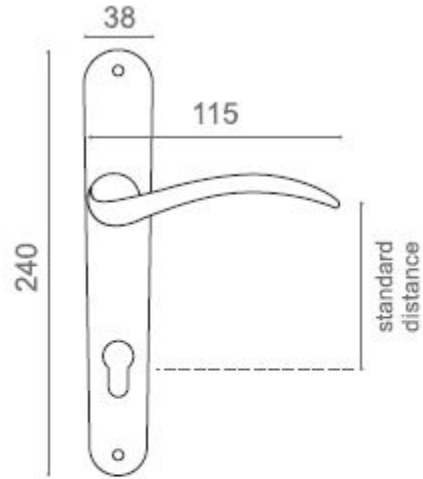

Dasgireh Iran. General Catalogue