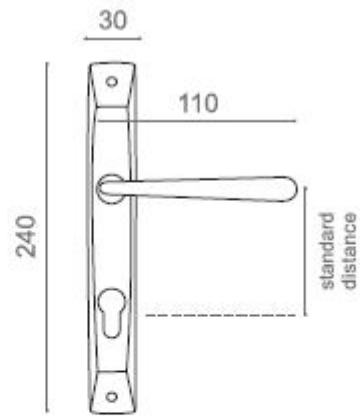

Designs Iran General Catalogue