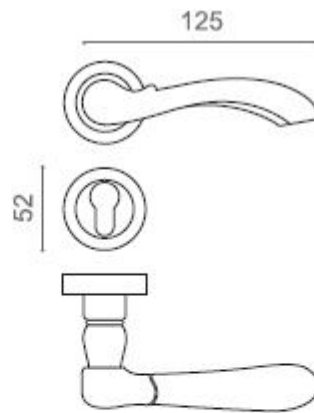

Design Iran - General Catalogue