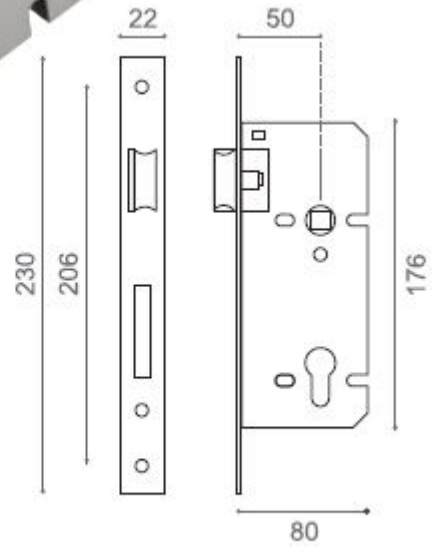

Dasgineh Iran - General Catalogue

Mortice Lock RML 400

RML 452

Also available in other finishing.