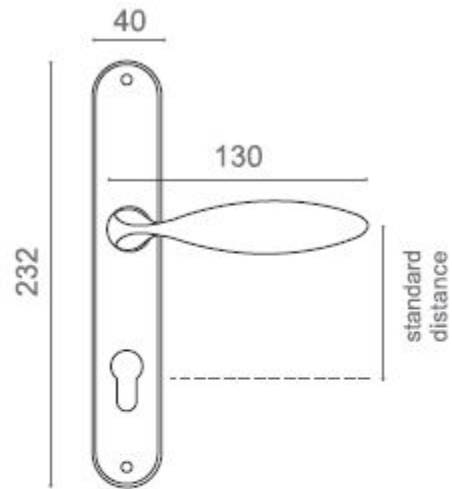

Dasgires Iran - General Catalogue